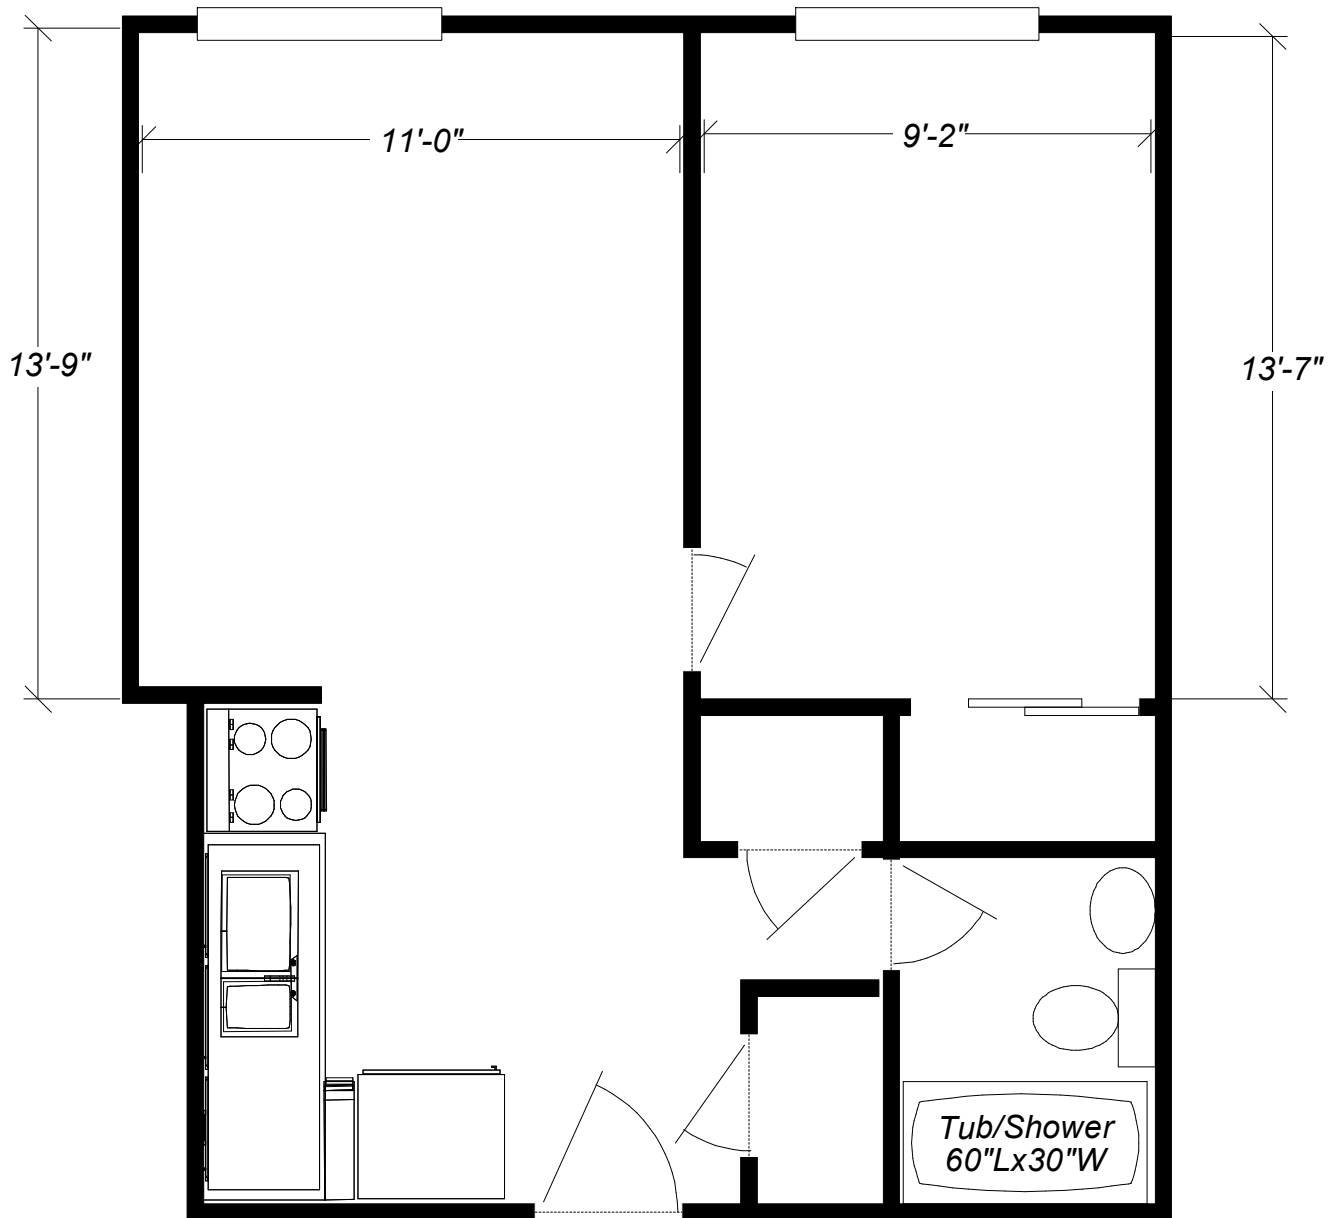

32 Myrtle Street 1 Bedroom

491 Sq-Ft