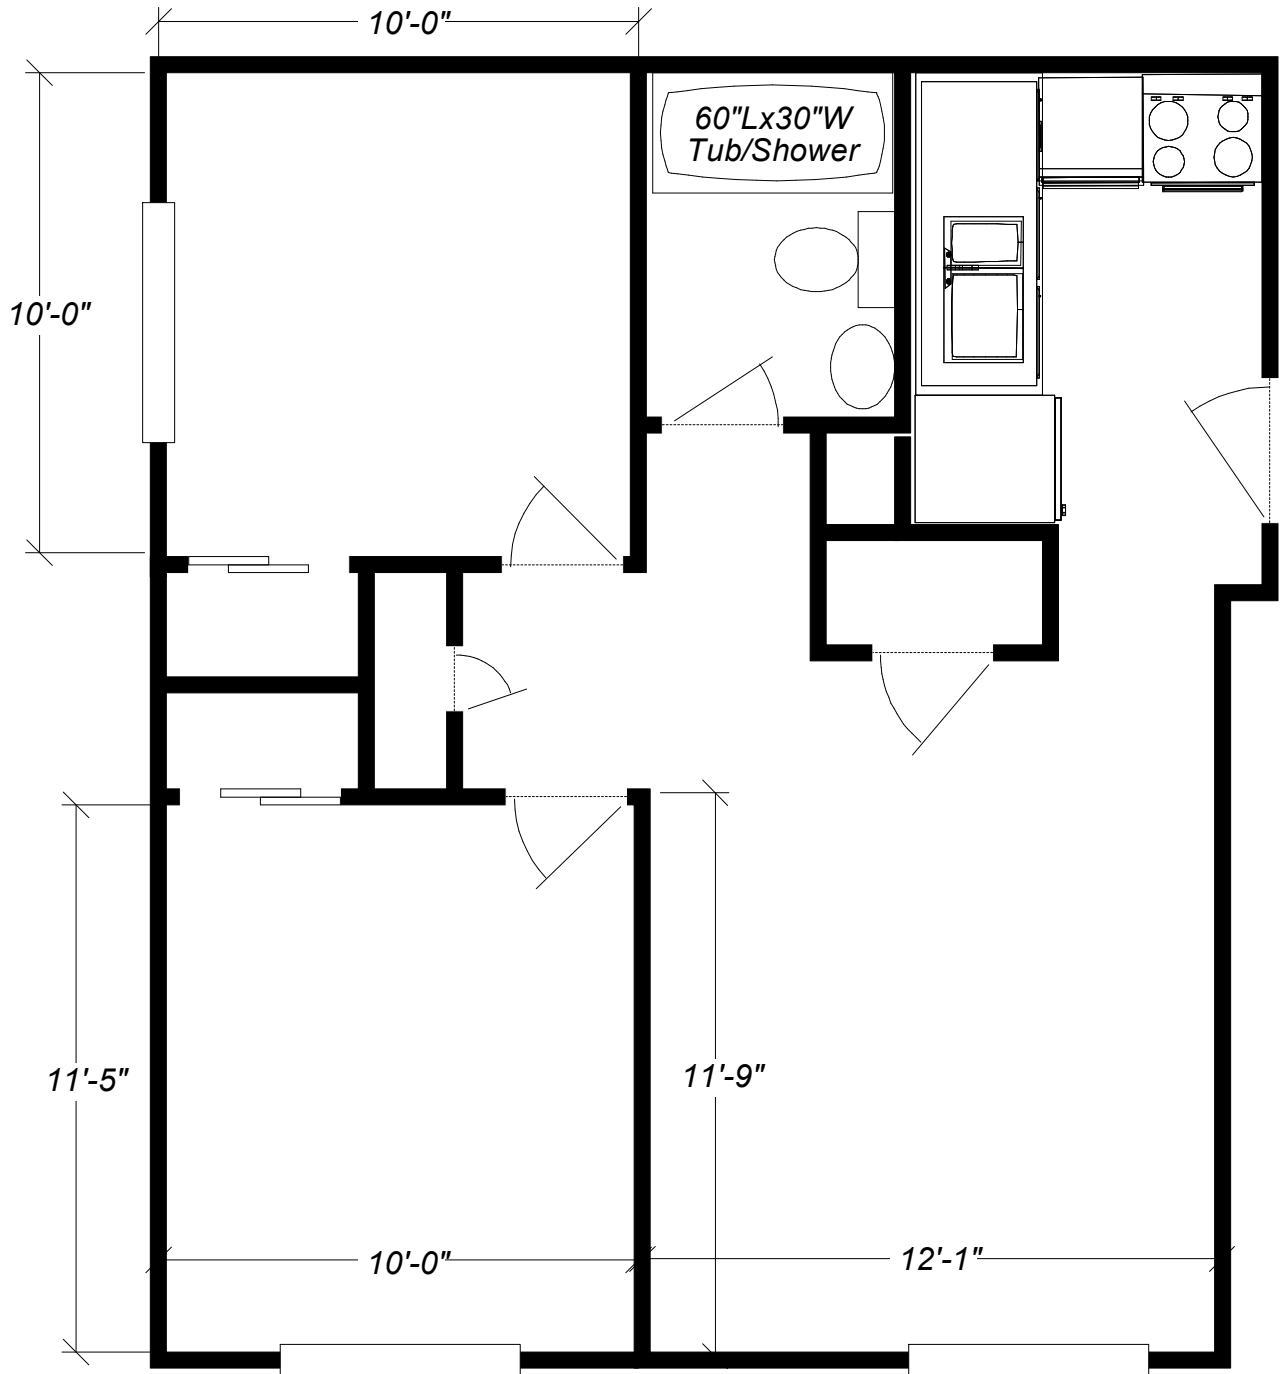

32 Myrtle Street 2 Bedroom

594 sq-ft